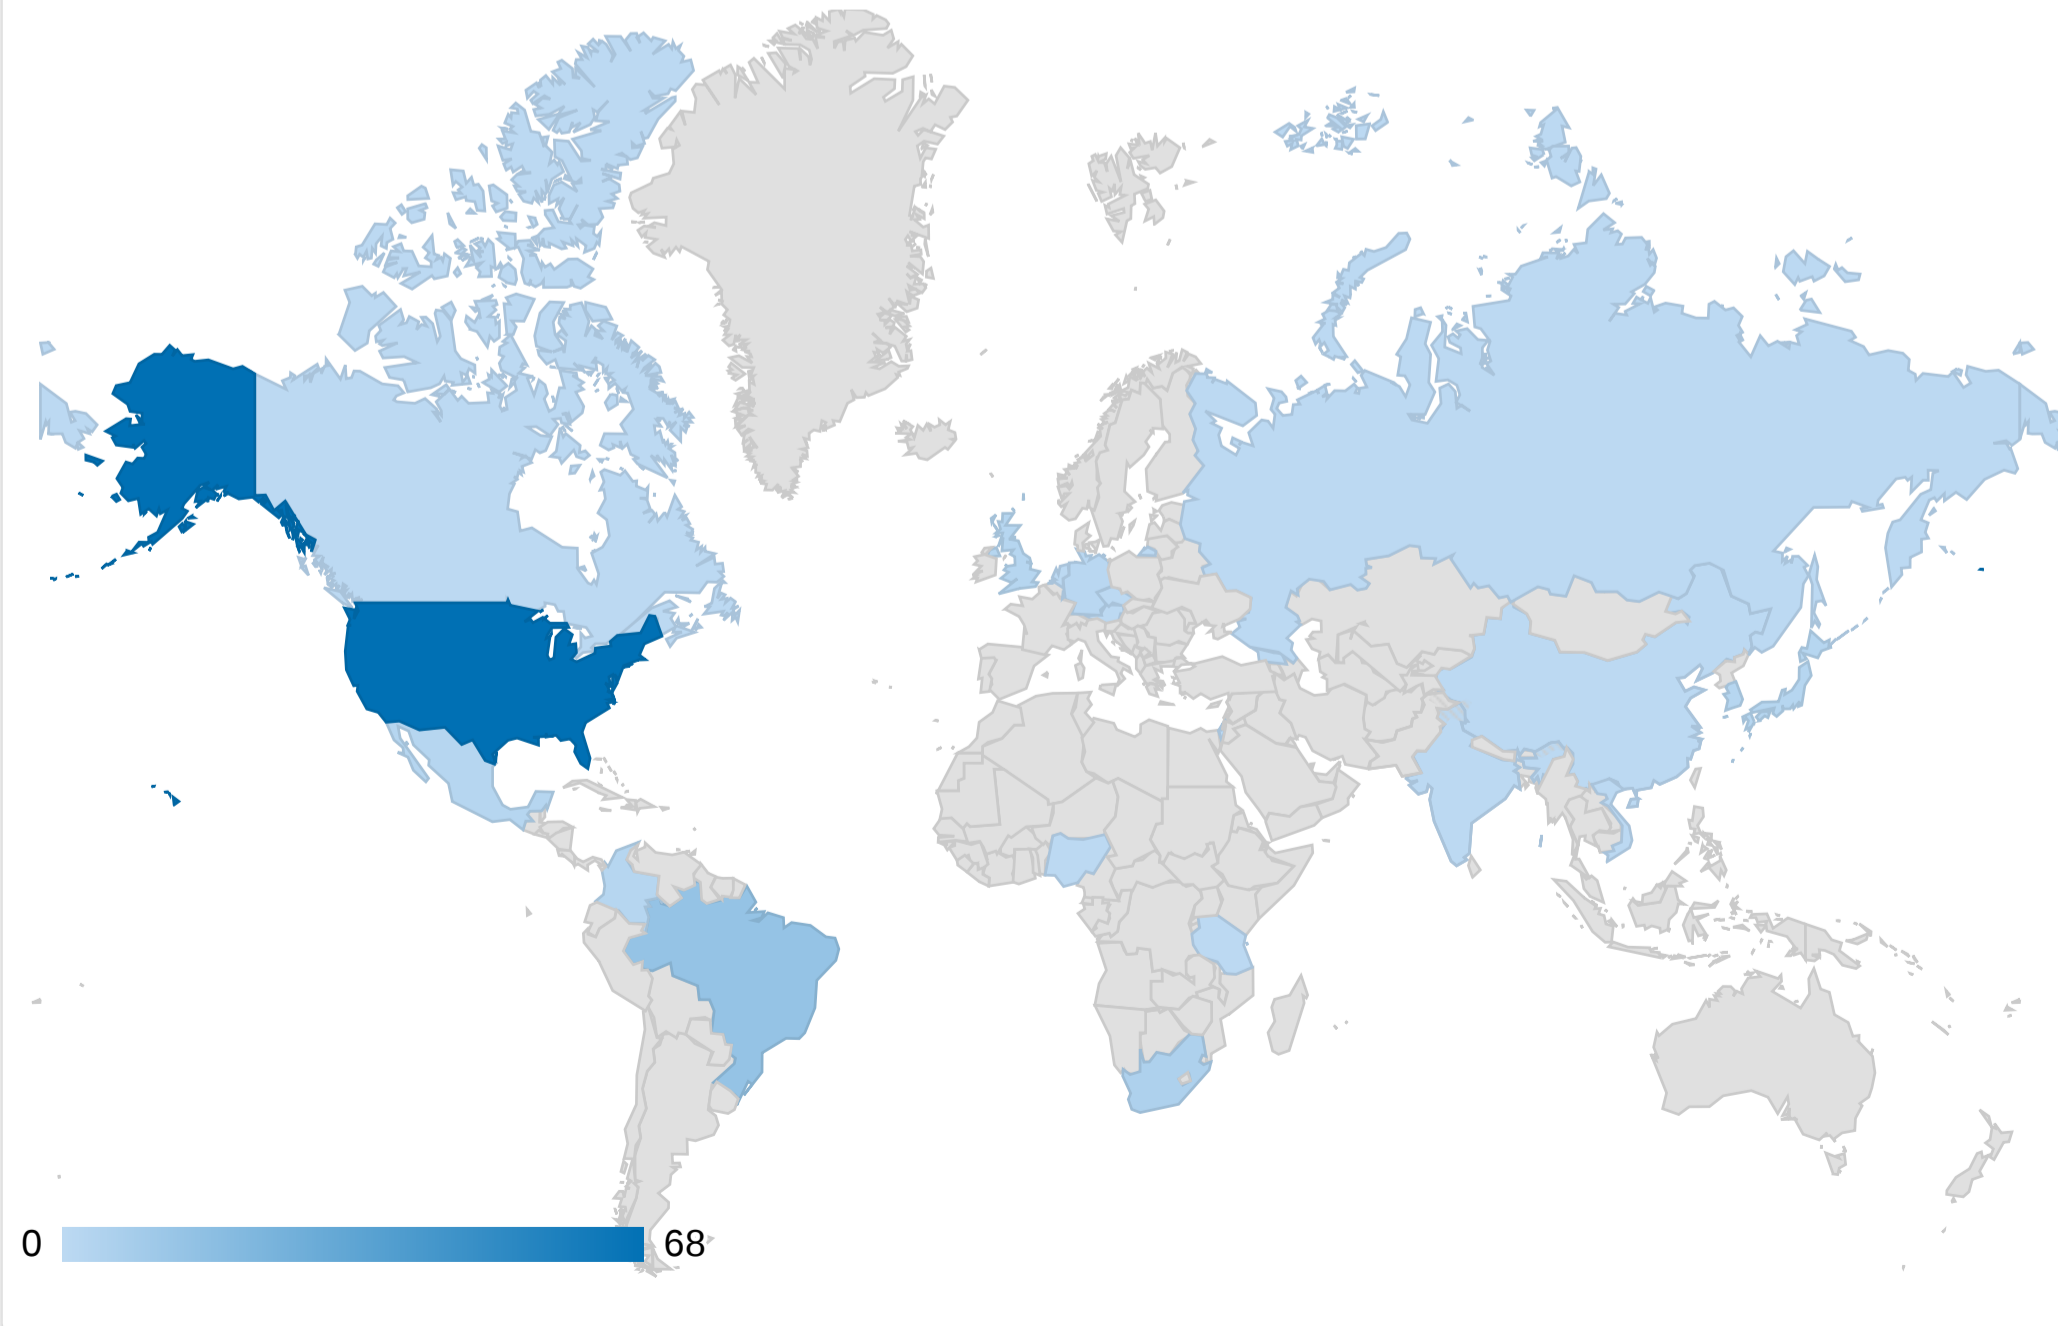

10	10	0	67,110	0%
Total Engagements	Retweets	Replies	Potential Impressions	Net Sentiment
0	0	0		
Positives	Negatives	Passion Intensity		

Multi-cancer early detection finally gives physicians the opportunity to screen patients for cancers that often remain asymptomatic until it is too late to meaningfully intervene.^{1,2} See how Galleri is transforming the future of MCED: [https://bit.ly/3NFucOO](#) (More...)

[Show Media](#)

8	0	8	-	0%
Total Engagements	Comments	Likes	Potential Impressions	Net Sentiment
0	0	0		
Positives	Negatives	Passion Intensity		

Overview

Top Terms

Platforms

Competitive SOV

Countries/Territories

Languages

Language	Posts	Share
English	618	67%
Japanese	183	20%
Portuguese	60	7%
Unclassified	20	2%