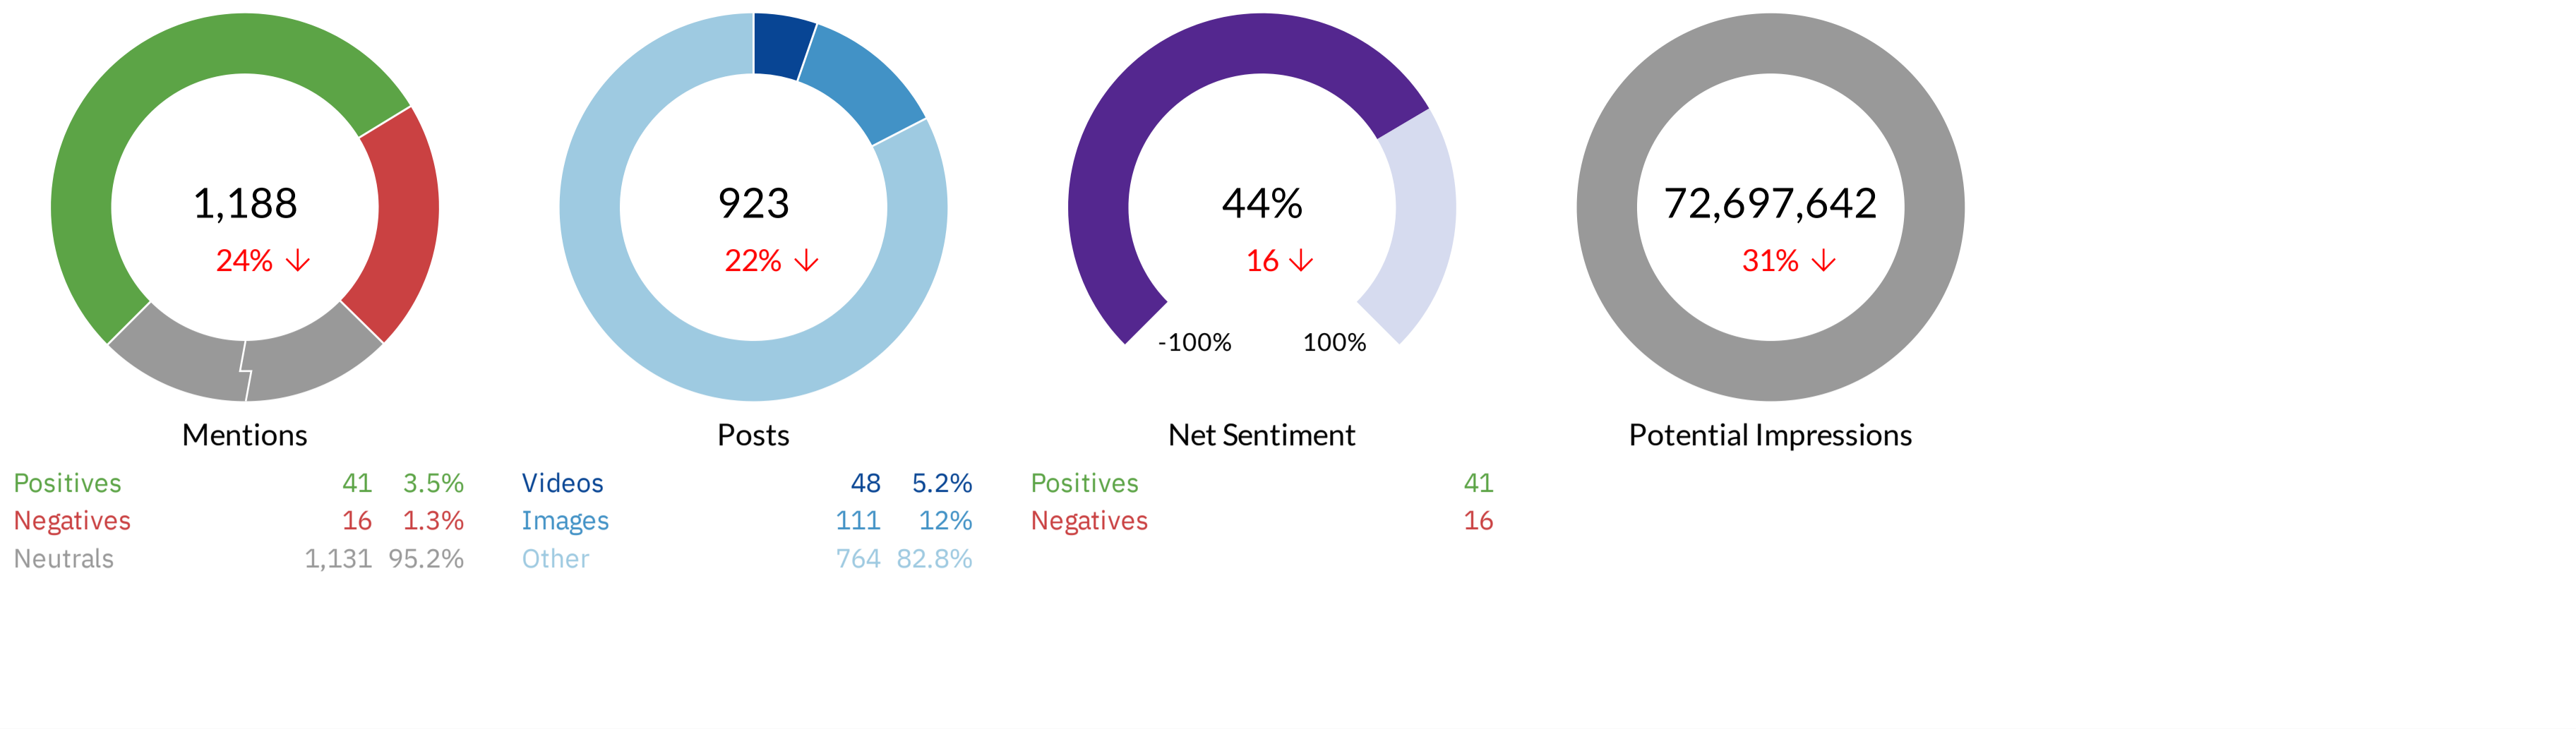

レ点 [@m0370](#) Jul 26

Guardant360 CDxは従来のパネルと同じ44000+12000点で決着したらいい。まあ、リキッドのMSIコンパニオンが欲しくてFoundationOne liquid CDxではなくG360を選ぶ症例がどれくらいあるかだか...

「医科点数表の解釈」編集部 (株)社会保険研究所 [@ika_kaishaku](#)
/ [#がんゲノム検査](#) でQA 54発出～ (7/24) !! \ [#Guardant360](#) CDx [#がん遺伝子パネル](#)」について、既掲載の [#がんゲノムプロファイリング検査](#) と同様の臨床的位置づけで使用されるもので、本検査を用いて検査を行った場合D006-19がんゲノムプロファイリング検査を算定して差し支えない!! [pic.twitter.com/Li4BNhLFY](#)

10	10	0	3,990	0%
Total Engagements	Retweets	Replies	Potential Impressions	Net Sentiment
0	0	0		
Positives	Negatives	Passion Intensity		

Aadel Chaudhuri, MD PhD [@aadel_chaudhuri](#) Jul 23

Multi-cancer early detection via liquid biopsy is an exciting frontier. Nice study from [@MayoClinic](#) & [@GrailBio](#) in [@JCOPO_ASCO](#) focusing on clinically presenting cancers from the CCGA study. [ascopubs.org/doi/full/10.12...](#)

10	10	0	67,110	0%
Total Engagements	Retweets	Replies	Potential Impressions	Net Sentiment
0	0	0		
Positives	Negatives	Passion Intensity		

Multi-cancer early detection finally gives physicians the opportunity to screen patients for cancers that often remain asymptomatic until it is too late to meaningfully intervene.^{1,2} See how Galleri is transforming the future of MCED: [https://bit.ly/3NFucOO](#) (More...)

[Show Media](#)

8	0	8	-	0%
Total Engagements	Comments	Likes	Potential Impressions	Net Sentiment
0	0	0		
Positives	Negatives	Passion Intensity		

Overview