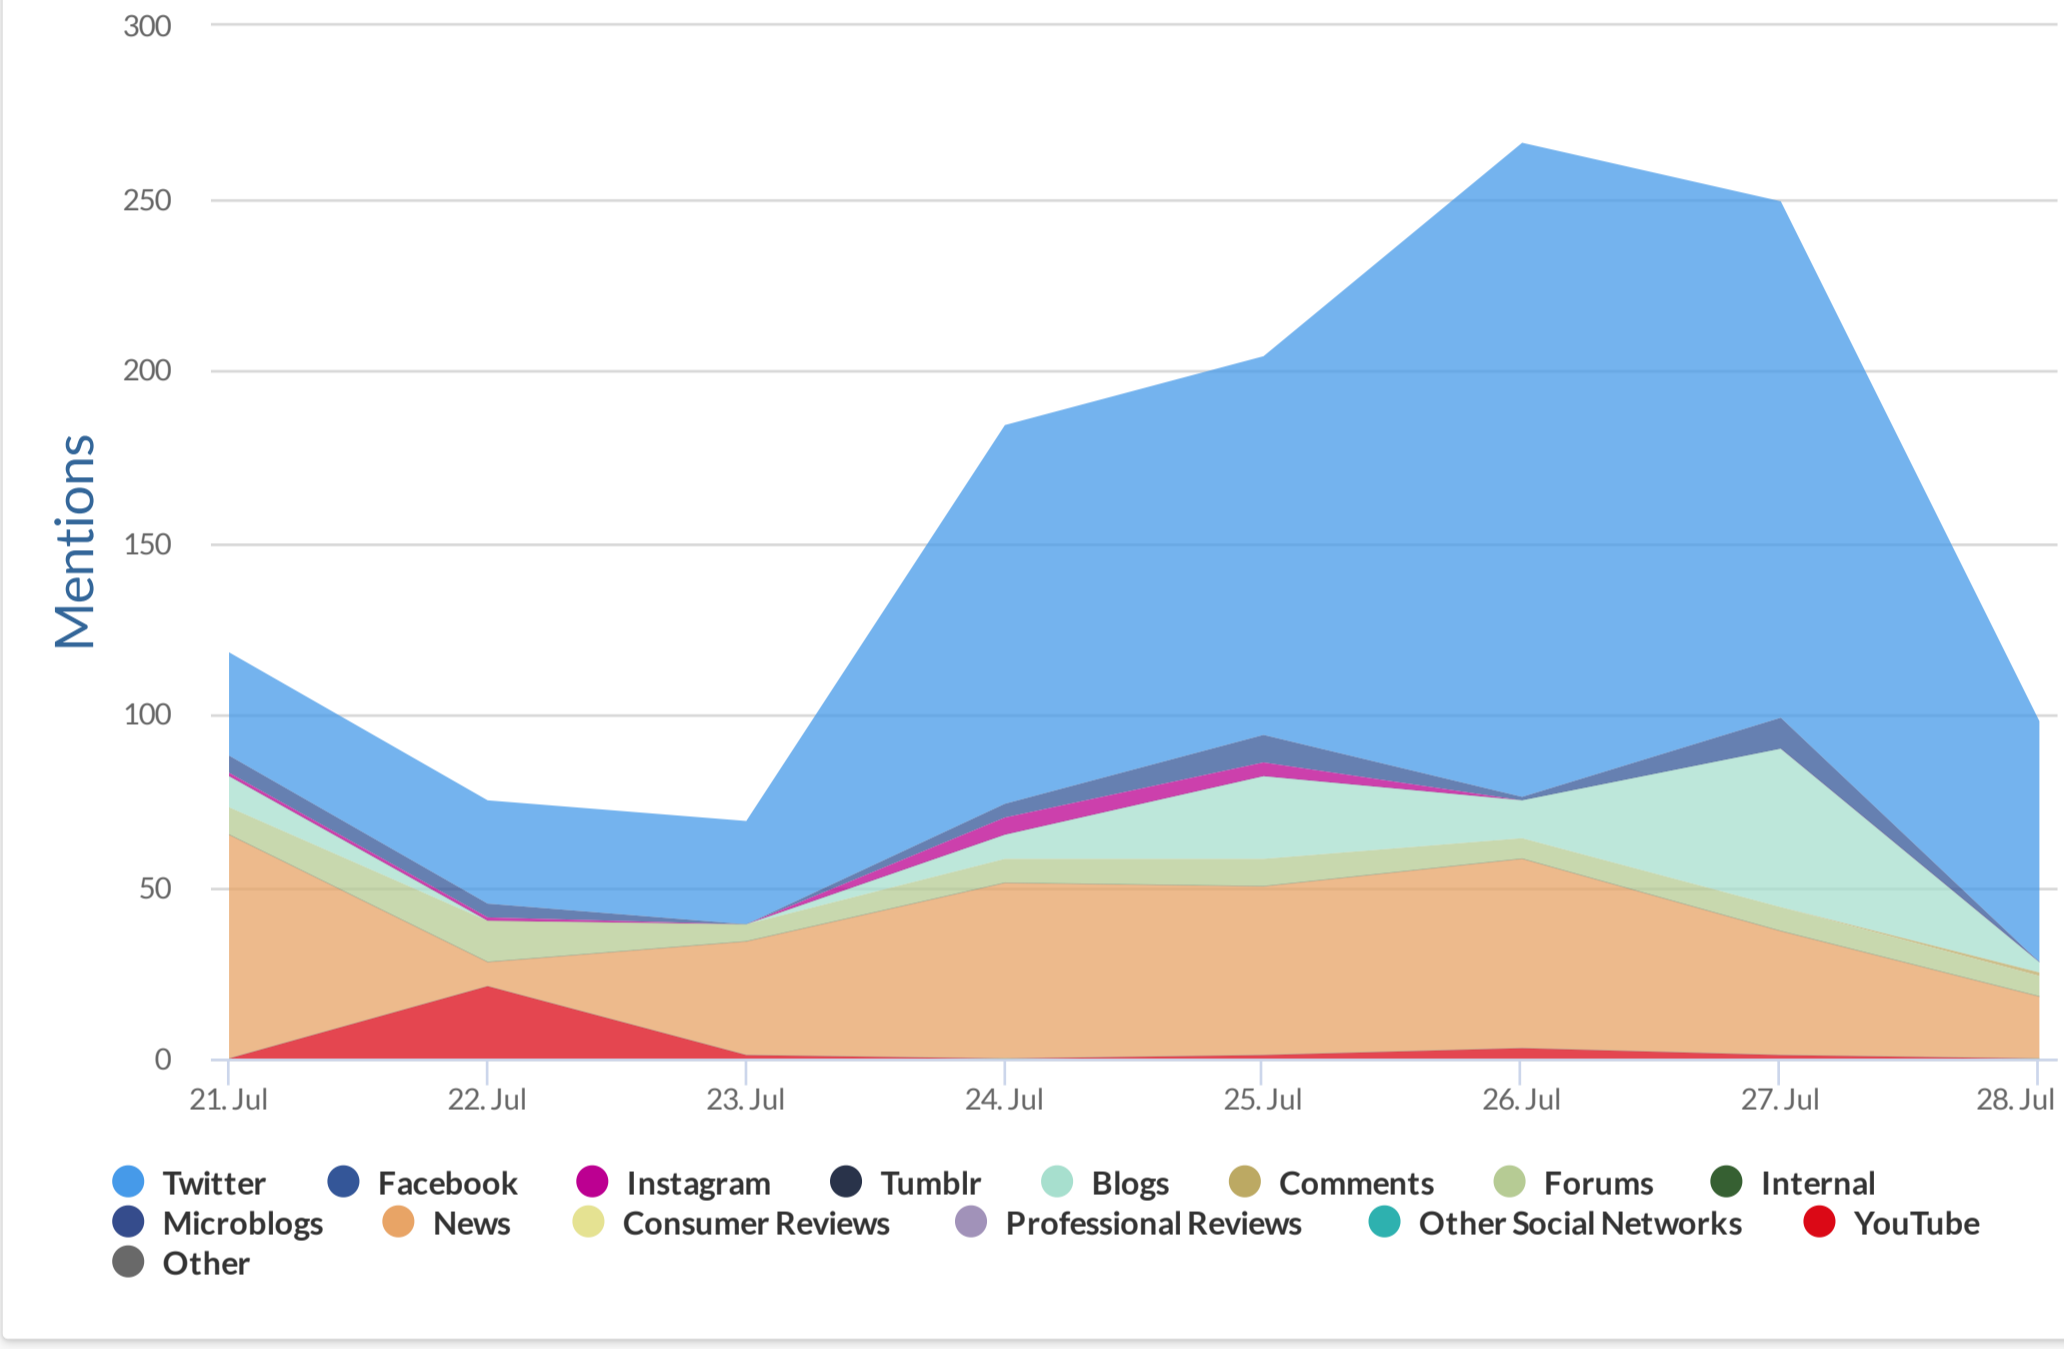

10	10	0	3,990	0%
Total Engagements	Retweets	Replies	Potential Impressions	Net Sentiment
0	0	0		
Positives	Negatives	Passion Intensity		

Aadel Chaudhuri, MD PhD [@aadel_chaudhuri](#) Jul 23

Multi-cancer early detection via liquid biopsy is an exciting frontier. Nice study from [@MayoClinic](#) & [@GrailBio](#) in [@JCOPO_ASCO](#) focusing on clinically presenting cancers from the CCGA study. [ascopubs.org/doi/full/10.12...](#)

10	10	0	67,110	0%
Total Engagements	Retweets	Replies	Potential Impressions	Net Sentiment
0	0	0		
Positives	Negatives	Passion Intensity		

Multi-cancer early detection finally gives physicians the opportunity to screen patients for cancers that often remain asymptomatic until it is too late to meaningfully intervene.^{1,2} See how Galleri is transforming the future of MCED: [https://bit.ly/3NFucOO](#) (More...)

[Show Media](#)

8	0	8	-	0%
Total Engagements	Comments	Likes	Potential Impressions	Net Sentiment
0	0	0		
Positives	Negatives	Passion Intensity		

Overview

Top Terms

Platforms

Competitive SOV

Countries/Territories