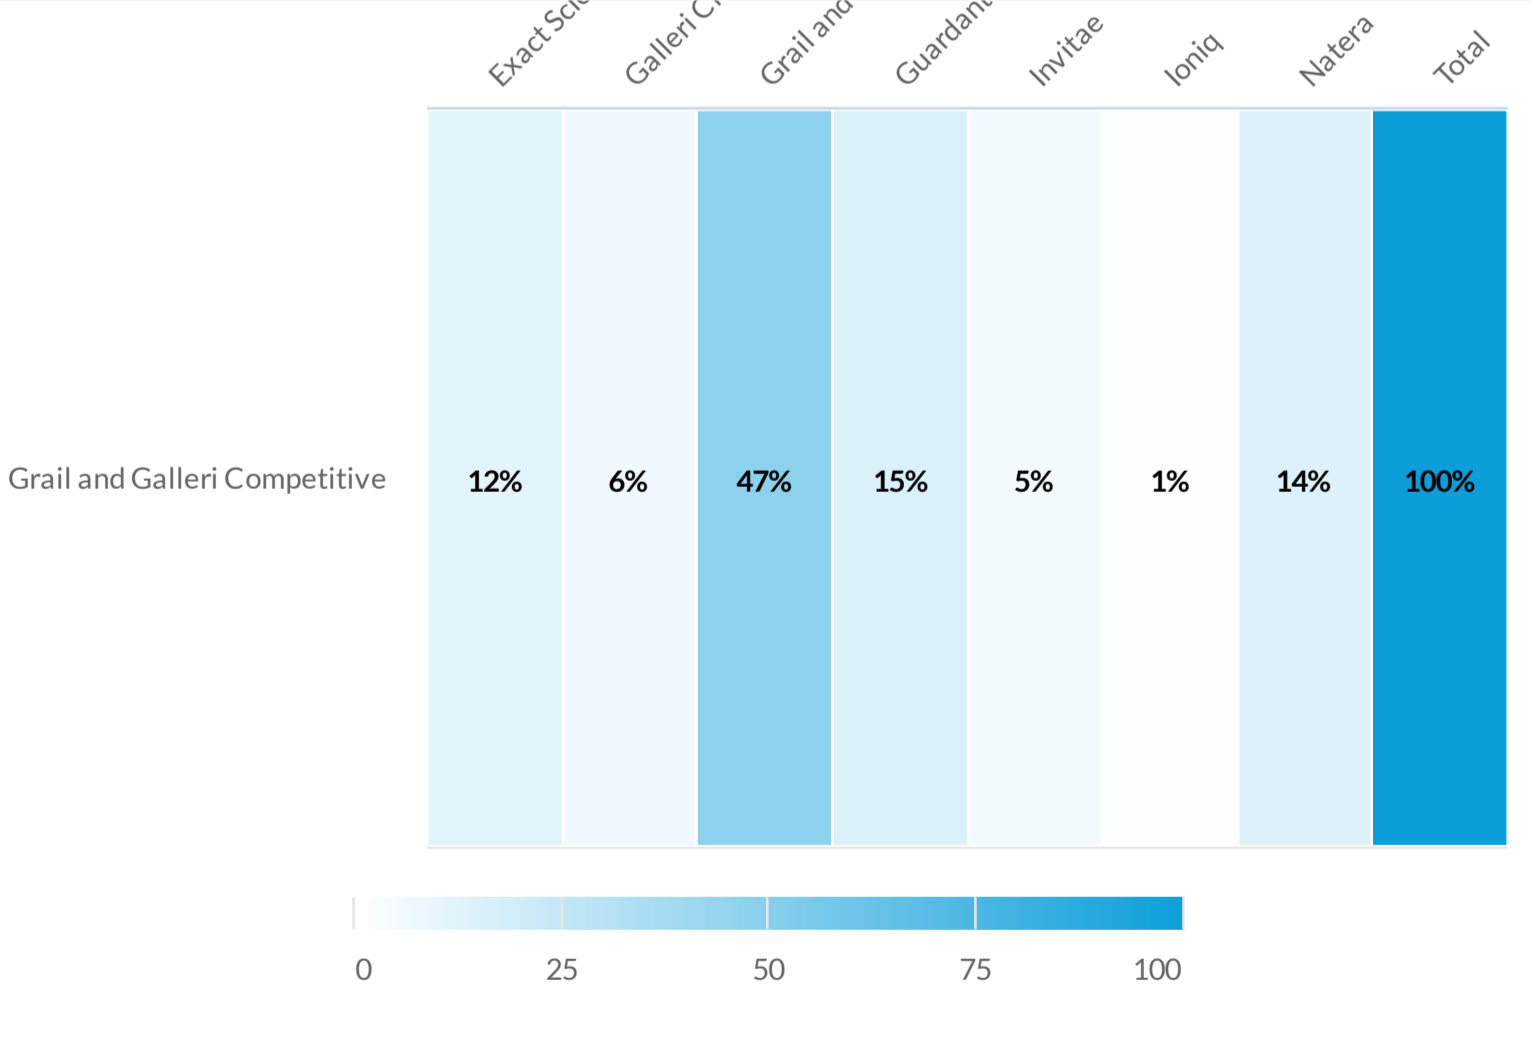

10	10	0	67,110	0%
Total Engagements	Retweets	Replies	Potential Impressions	Net Sentiment
0	0	0		
Positives	Negatives	Passion Intensity		

Multi-cancer early detection finally gives physicians the opportunity to screen patients for cancers that often remain asymptomatic until it is too late to meaningfully intervene.^{1,2} See how Galleri is transforming the future of MCED: [https://bit.ly/3NFucOO](#) (More...)

[Show Media](#)

8	0	8	-	0%
Total Engagements	Comments	Likes	Potential Impressions	Net Sentiment
0	0	0		
Positives	Negatives	Passion Intensity		

Overview

Top Terms

Platforms

Competitive SOV

Countries/Territories

Languages

Language	Posts	Share
English	618	67%
Japanese	183	20%
Portuguese	60	7%
Unclassified	20	2%