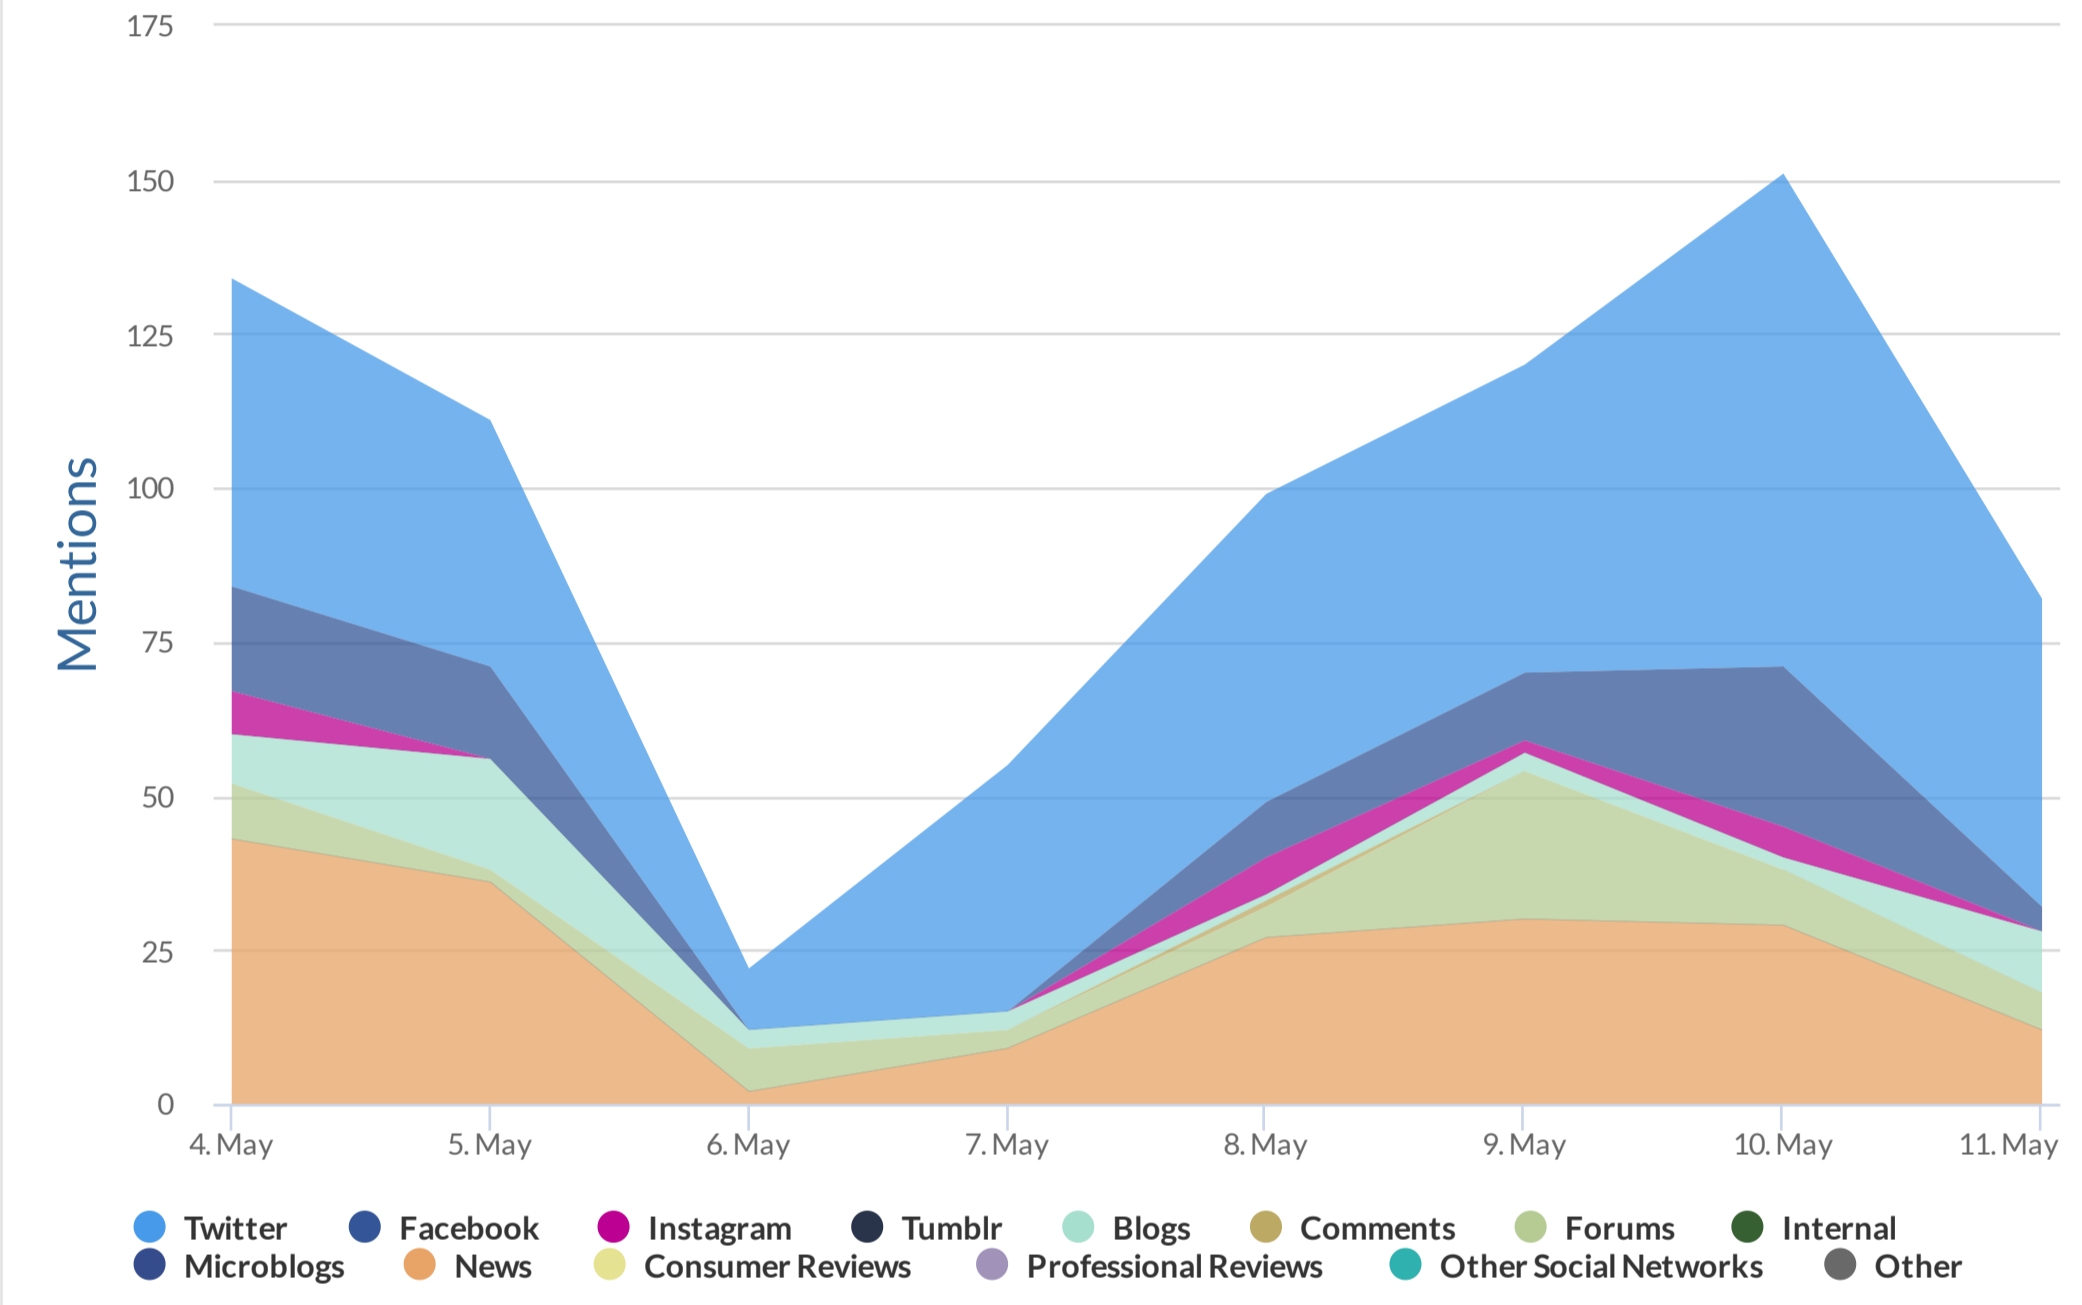

[Show Media](#)

1,142	12	1,130	-	0%
Total Engagements	Comments	Likes	Potential Impressions	Net Sentiment
0	0	0		
Positives	Negatives	Passion Intensity		

 The Galleri Multi-Cancer Early Detection Test is a simple blood test that can detect more than 50 types of cancer through a single draw. Early detection can improve treatment outcomes and survival. With the Galleri test, you can proactively (More...) May 8 @

[Show Media](#)

1,012	0	1,012	-	0%
Total Engagements	Comments	Likes	Potential Impressions	Net Sentiment
0	0	0		
Positives	Negatives	Passion Intensity		

 The Galleri Classic [gallericlassic](#) May 9 @

The future is looking bright for the Galleri Classic: "The tournament and the pgtourchampions estimate that 25,000 people attended the five-day event, a good number for any PGA Tour Champions event." Link in bio to read more [🔗](#)

[Show Media](#)

35	5	1	29	-
Total Engagements	Shares	Comments	Likes	Potential Impressions
0%	0	0	0	
Net Sentiment	Positives	Negatives	Passion Intensity	

 Forward Madison FC [@ForwardMadisonFC](#) 5h 📱

In partnership with Exact Sciences, we are saying THANK YOU to teachers! 🙌 All Madison-area school staff can claim a **free** ticket to our match on June 10th by filling out the form here:

Overview

Keywords

Platforms

Competitive SOV

Languages

Countries/Territories