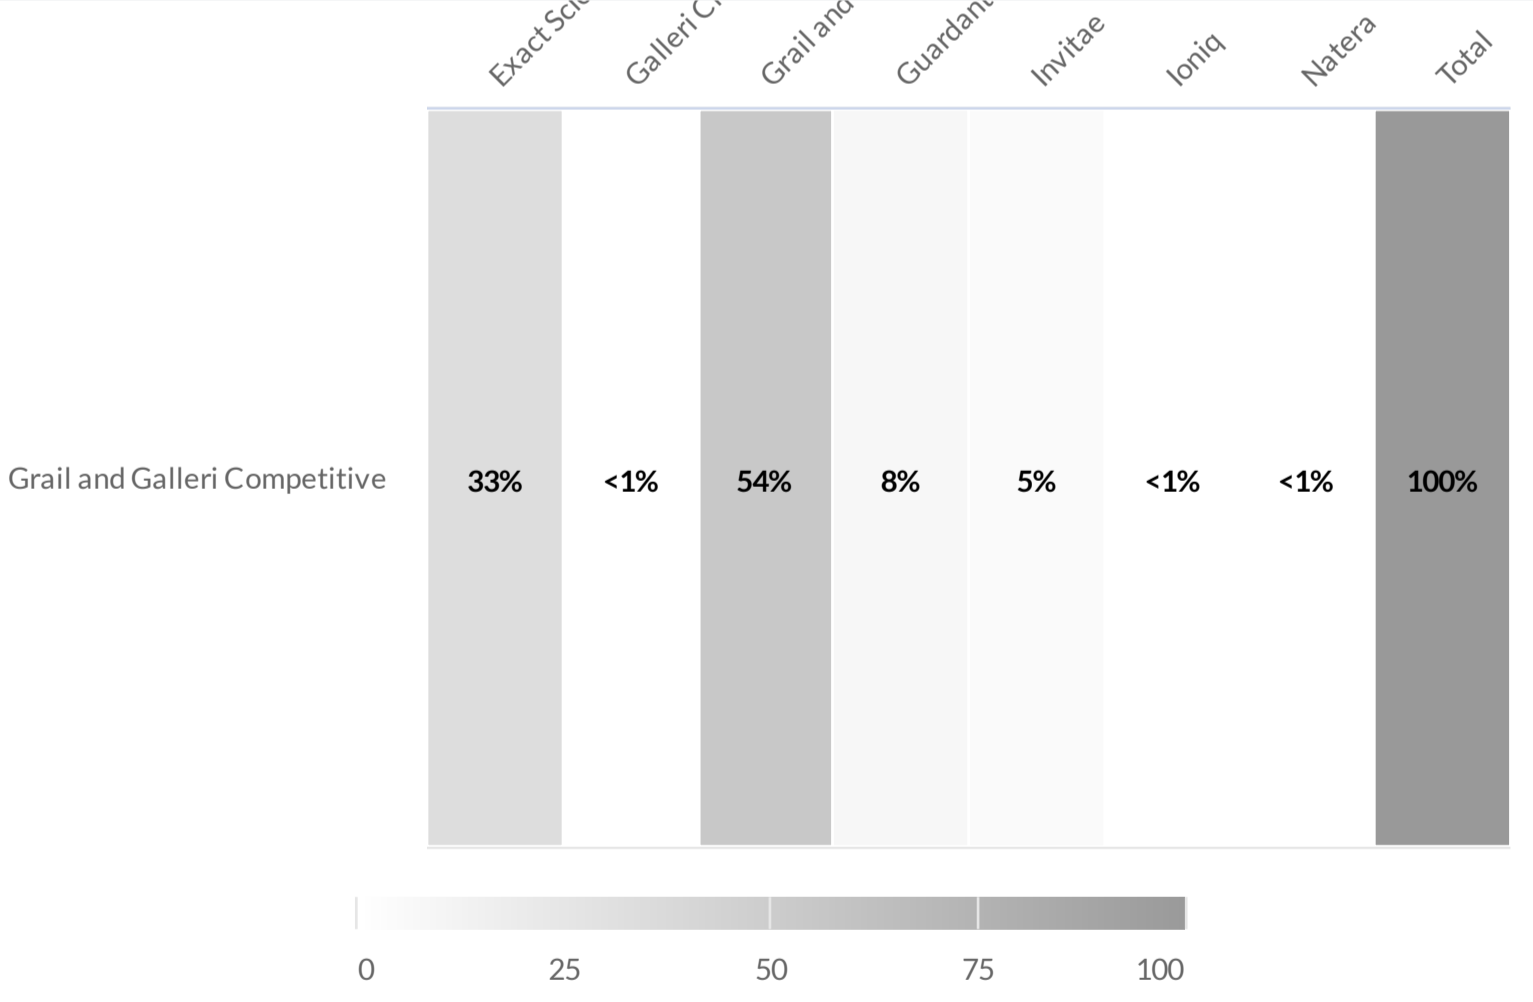

[Show Media](#)

1,142	12	1,130	-	0%
Total Engagements	Comments	Likes	Potential Impressions	Net Sentiment
0	0	0		
Positives	Negatives	Passion Intensity		

 The Galleri Multi-Cancer Early Detection Test is a simple blood test that can detect more than 50 types of cancer through a single draw. Early detection can improve treatment outcomes and survival. With the Galleri test, you can proactively (More...) May 8 @

Overview

Keywords

Platforms

Competitive SOV

Languages

Countries/Territories