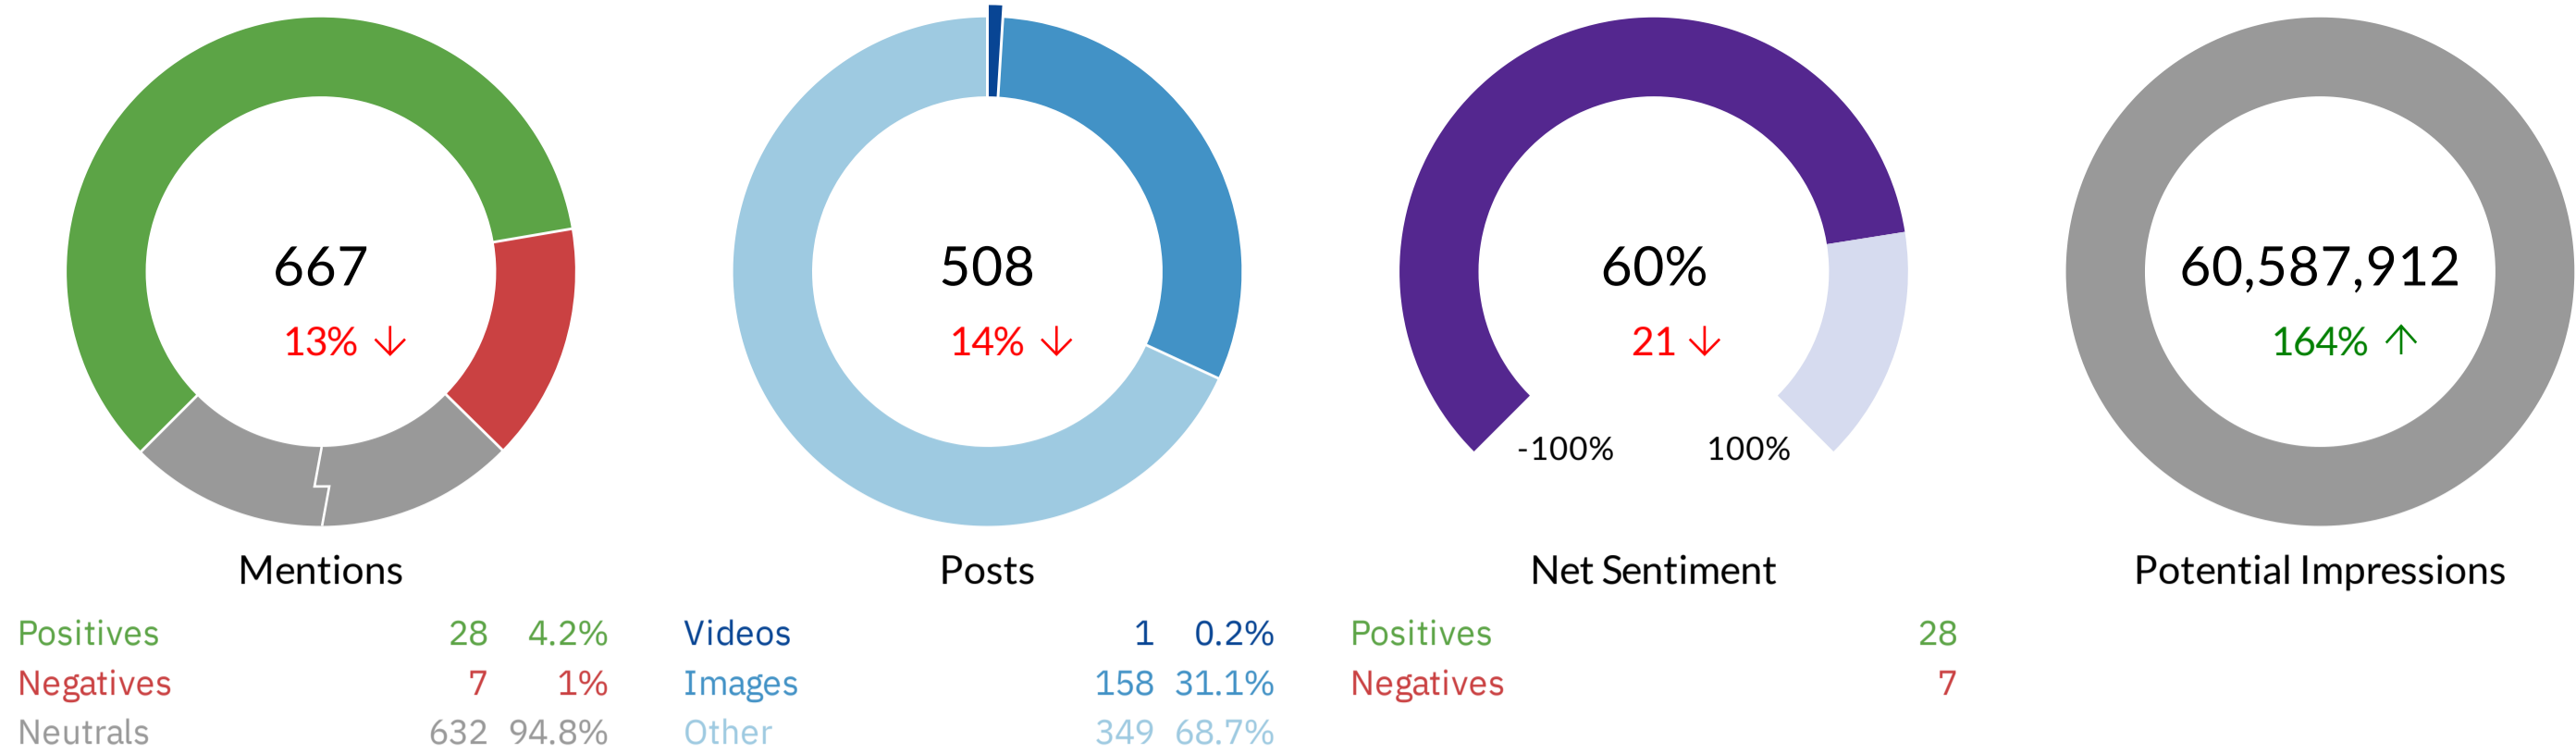

ODC, Inc. [@ODCInc](#) May 5 📱

ODC, Inc. is with Solarus and 14 others. Thank you to everyone who supported us yesterday at our 2023 Fore Hope Golf Benefit at Sand Valley Golf Resort! Despite the wind, we enjoyed a beautiful sunny day of golf & supported our community at (More...)

[Show Media](#)

36	6	0	30	-
Total Engagements	Shares	Comments	Likes	Potential Impressions
0%	0	0	0	
Net Sentiment	Positives	Negatives	Passion Intensity	

Forward Madison FC [@ForwardMadisonFC](#) 5h 📱

In partnership with Exact Sciences, we are saying THANK YOU to teachers! 🙌 All Madison-area school staff can claim a **free** ticket to our match on June 10th by filling out the form here: <https://docs.google.com/forms/d/e/1FAIpQLSd4IE8mL8ycQ7CT1XEVzNHo-2F-a3aGQx6bdMNxiiWSeAkEaA/viewform?usp=sf_link> (More...)

[Show Media](#)

35	5	1	29	-
Total Engagements	Shares	Comments	Likes	Potential Impressions
0%	0	0	0	
Net Sentiment	Positives	Negatives	Passion Intensity	

Forward Madison FC [@ForwardMadisonFC](#) 5h 📱

In partnership with Exact Sciences, we are saying THANK YOU to teachers! 🙌 All Madison-area school staff can claim a **free** ticket to our match on June 10th by filling out the form here:

Overview